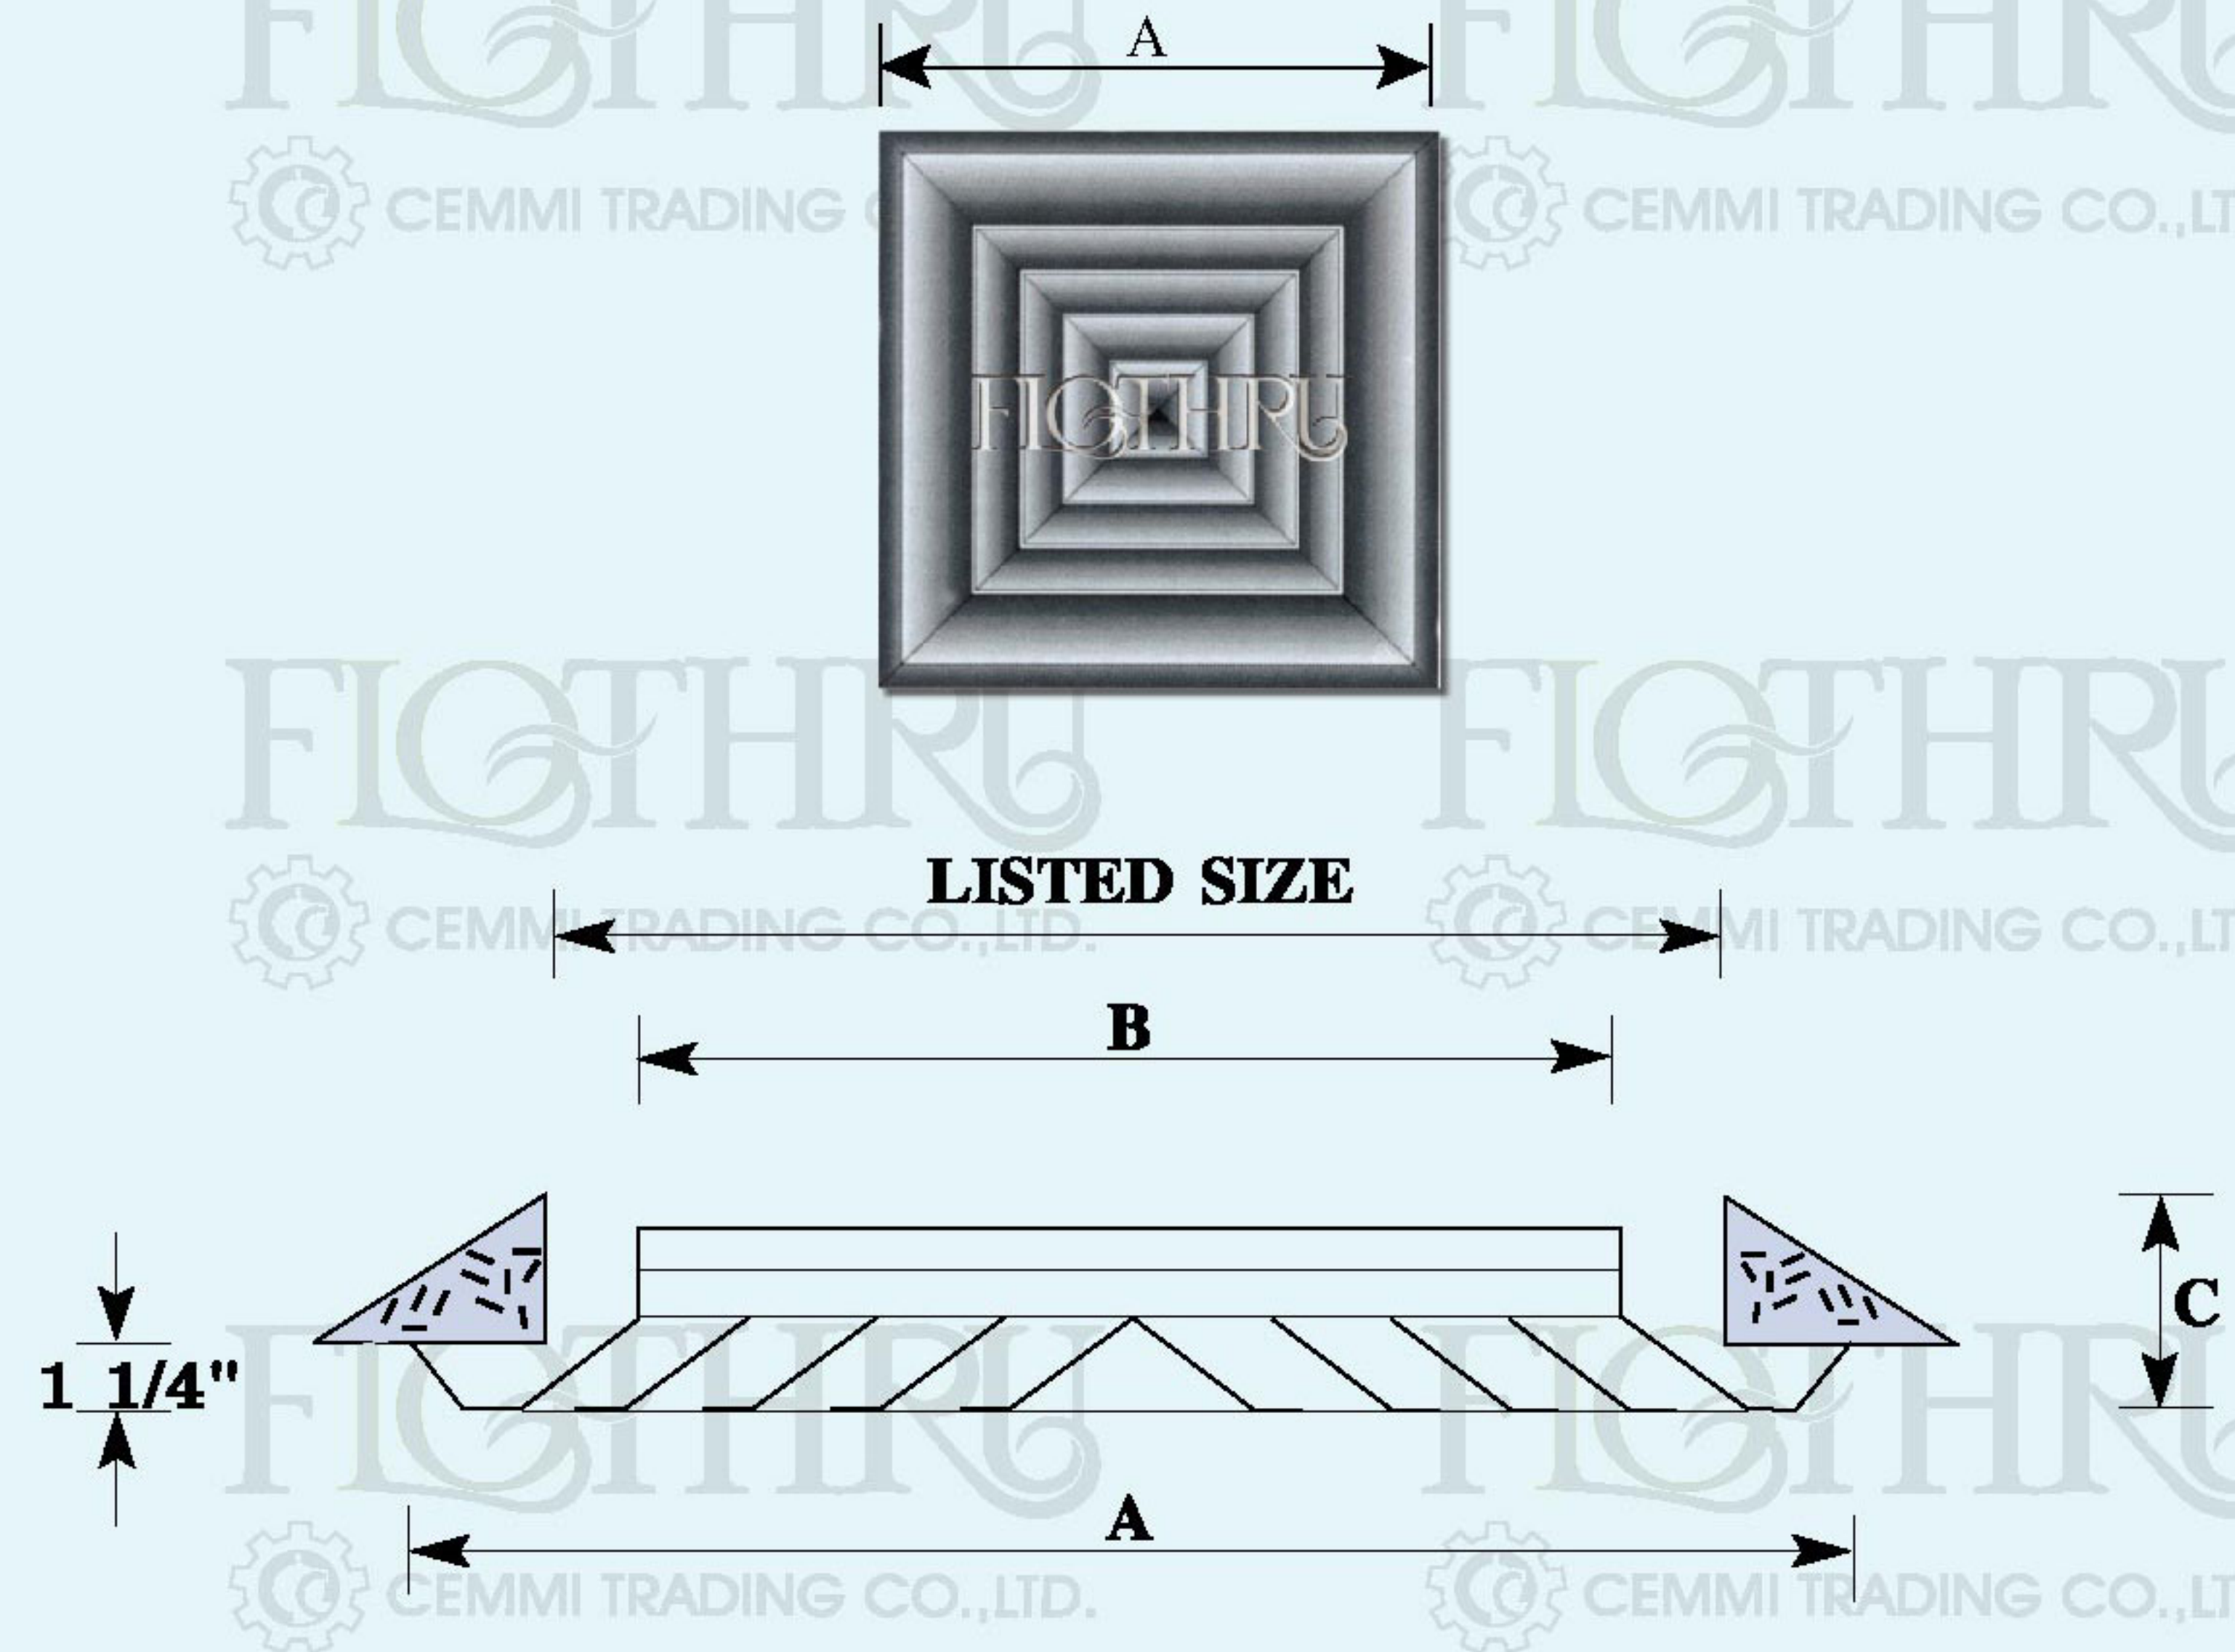

ANODIZED EXTRUDED ALUMINIUM AIR DIFFUSER

DEEP CONTOUR

หัวจ่ายลมเพดานสี่เหลี่ยมจตุรัสชนิดปีกสูง

MODEL : DCD

SPECIAL SIZES AND CUSTOM MODEL, UPON REQUEST
SQUARE & RECTANGULAR CEILING DIFFUSER

ARRANGEMENT DCD+OBV : DIFFUSER WITH
OPPOSED BLADE VOLUME DAMPER ALSO AVAILABLE

LISTED SIZE	A	B	C
6" X 6"	10 3/4	5 5/8	2 3/16
9" X 9"	13 3/4	8 5/8	2 3/16
12" X 12"	16 3/4	11 5/8	2 3/16
15" X 15"	19 3/4	14 5/8	2 3/16